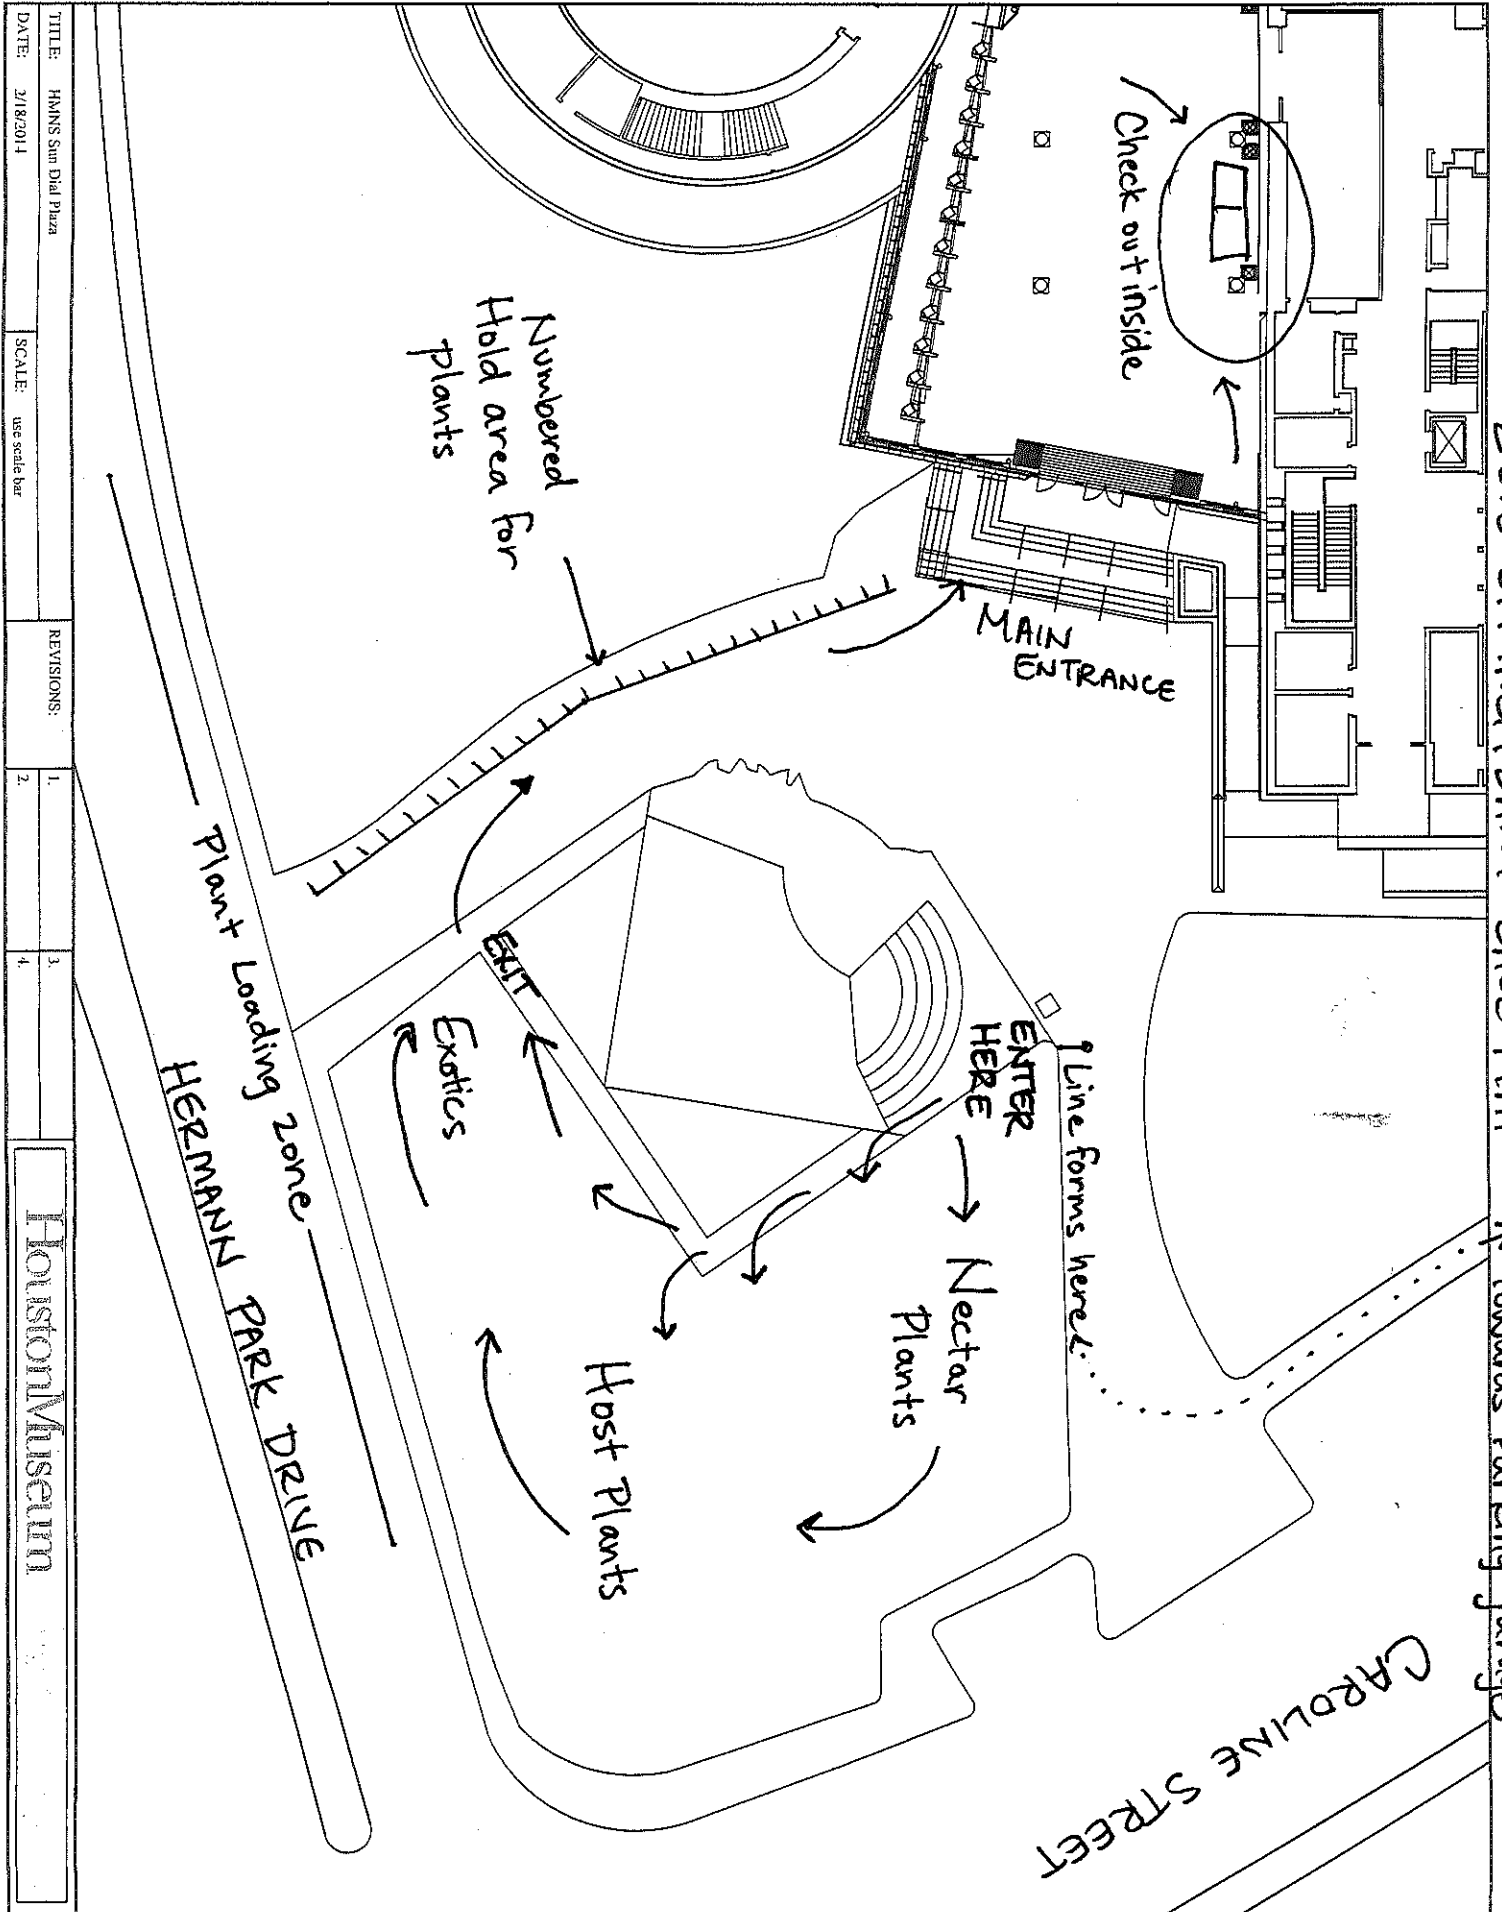

# 2018 SPRING PLANT SALE MAP

→ towards Parking garage

TITLE:	HAINS Sun Dial Plaza	REVISIONS:	1.	3.
DATE:	2/18/2011	SCALE:	2.	4.
		Houston Museum		