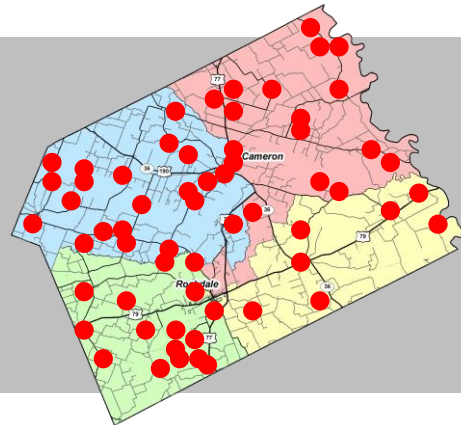

Cemeteries

Minerva – Midway Cemetery on CR 232 Loop

Cemetery Name	Position	Fire District	Precinct
Ad Hall	FM 486 North @ CR 205	Cameron	1
Allday-Jones	FM 2027 near CR 278A	Burlington	2
Allen	FM 485	Cameron	1
Allison	CR 418	Buckholts	1
Applegate	CR 360	Gause	3
Armstrong	US 79 East, 0.5 mi east of Gause	Gause	3
Armstrong	<i>See Gause Armstrong</i>	Gause	3
Barber	Near CR 460 on Alcoa	Alcoa	4
Batte	CR 219, 0.4 mi south of FM 1600	Cameron	1
Battle – Castillo	CR 219	Cameron	1
Beale	CR 250 @ Maysfield Creek	Cameron	2
Ben Arnold	US 77 North, S of FM 1444	Cameron	2
Bentsch	CR 406	Buckholts	1
Bentsch	FM 1444	Cameron	2
Bingham	CR 447 @ CR 313	Rockdale	4
Black	<i>See Richards – Black Cemetery</i>	Alcoa	4
Black Bridge	Off FM 979, 0.2 mi W of Black Bridge	Cameron	2
Blakely	CR 243	Cameron	2
Bozeman	FM 2027 near CR 280	Burlington	2
Branchville	FM 485 East	Cameron	2
Brewer – Slocomb	E side of N Fannin Ave, N of E 22nd St	Cameron	1
Browns	CR 306, 0.2 mi east of CR 307	Rockdale	4
Bryant – Massingill	CR 447	Rockdale	4
Bryant Place	CR 112	Buckholts	1
Bryant Station	CR 106, north of Bryant Station Bridge	Buckholts	1
Burlington	CR 133 @ CR 135	Burlington	2
Burns	Unknown	Unknown	2
Bushdale	Off FM 908, 2.7 mi north of Rockdale	Rockdale	4
Caddo	FM 2027, 0.8 mi south of county line	Burlington	2
Cameron Rest	FM 1600, 0.4 mi south of Cameron	Cameron	1
Castillo	<i>See Battle – Castillo</i>	Cameron	1