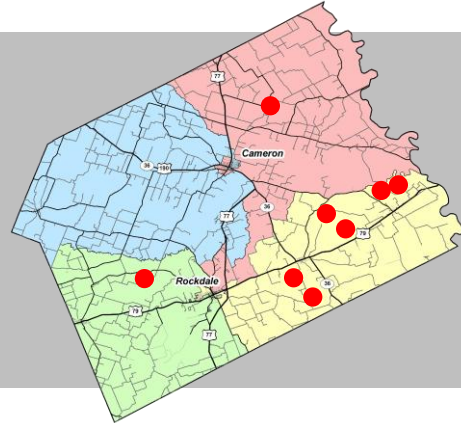

## Cliffs and Mountains

Sugarloaf Mountain as viewed to the southeast from CR 264

Feature Name	Type	Position	Fire District Precinct	
Eland Rough	Summit	492', South of CR 343	Milano	3
Hart Mountain	Mountain	636', US 79 W southwest of Milano	Milano	3
Long Mountain	Mountain	486', North of CR 355B	Gause	3
San Andres	Summit	FM 908 @ CR 432	Various	4
Sugarloaf	Mountain	492', Off CR 264, 1.3 mi n of FM 2095	Gause	3
Taylor Mountain	Summit	640', CR 329	Milano	3
Wilson Hill	Summit	538', South of CR 243, near FM 3242	Milano	3
Yellow Bluff	Cliff	550', North of CR 139, east of CR 138	Cameron	2