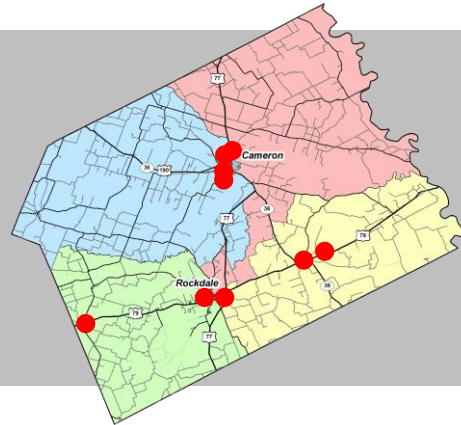

## Parks

**Orchard Park Pond in Cameron**

<b>Park Name</b>	<b>Position</b>	<b>Fire District Precinct</b>	
Baseball	FM 486 N behind Firemen's Hall	Thorndale	4
Cameron	CR 240	Cameron	1
Cameron City	N Lamar Ave @ E 5th St	Cameron	1
Cedar	US 79 East, 3.2 mi east of Milano	Milano	3
Charlie Martin	E Park St	Milano	3
Fair Park	Mill Ave @ Walnut St	Rockdale	4
Ledbetter	FM 1600, 1 mi south of Cameron	Cameron	2
O J Thomas	1404 W 12th St	Cameron	2
Orchard	1100 E 6th St	Cameron	2
Postoak Place Circle	Postoak Place	Rockdale	3
Rockdale Skate Park	S Wilcox St @ Mill Ave	Rockdale	4
Triangle Demonstration Garden	22nd Street @ N Washington Ave	Cameron	1
Veterans Memorial Park	Murray Ave @ Postoak Rd	Rockdale	3
Wolf Park	E Milam @ N Main	Rockdale	3