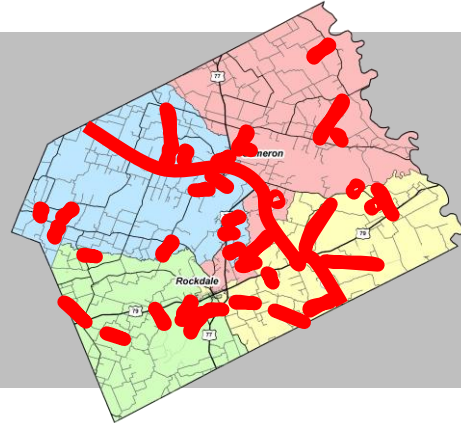

Road Nicknames

Milam County Courthouse in 1939

Road Name	Position	Fire District	Precinct
22 Hills	Off FM 2095, 1.7 mi north of US 79 E	Gause	3
36th Division Memorial Highway	TX 36	Various	1, 2, 3
Alamo	Off Ben Milam Rd, 0.7 mi N of TX 36	Cameron	1
Backwoods	Off CR 255 East, 0.8 mi E of FM 485	Cameron	2
Ball Park	CR 240, continuation of North Fannin	Cameron	2
Bar 1 Bar	CR 328	Milano	3
Ben Milam	Off TX 36 North, 0.4 mi east of CR 202	Cameron	1
Beverly Drive	Off FM 487 S, 0.9 mi S of US 79 West	Rockdale	4
Boyd Lane	CR 446, 0.2 mi south of US 79 West	Rockdale	4
Briar Lane	Off US 77, 0.2 mi south of FM 1712	Minerva	1
Broken Leg Lane	Off CR 238C, 0.5 mi east of CR 238	Cameron	2
Bush	FM 908 @ CR 305	Rockdale	4
Button Prairie	CR 353 area, near Six Mile Creek	Gause	3
Buzzard's Roost	CR 226, 2.4 mi north of Cameron	Cameron	2
Capital Lane	East of FM 487 in Davilla	Buckholts	1