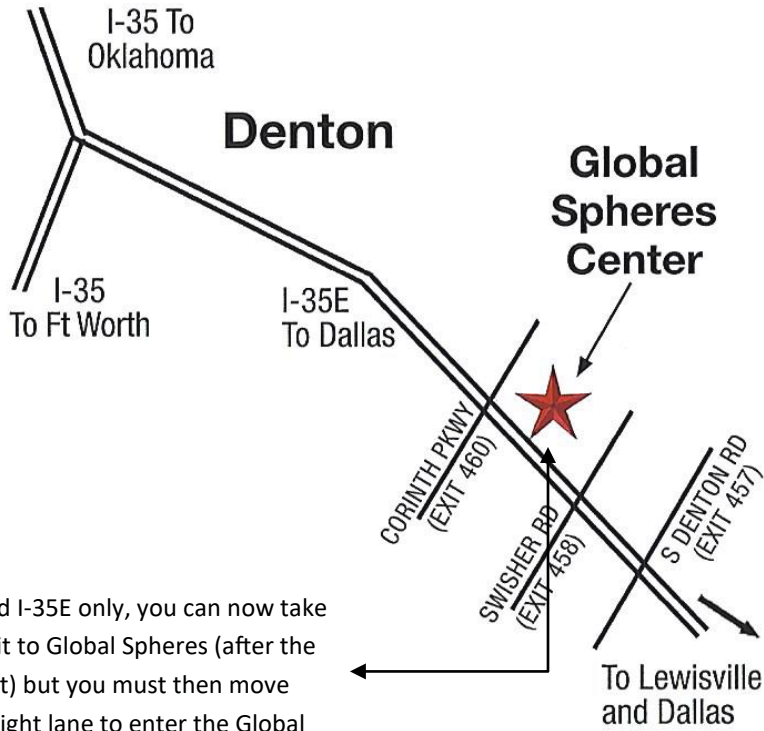

# GLOBAL SPHERES CENTER MEETING ROOM

7801 S I-35E CORINTH TX 76210  
(ALSO LISTED AS 7801 S. STEMMONS FWY)

From northbound I-35E only, you can now take the Quail Run exit to Global Spheres (after the Swisher Road exit) but you must then move quickly into the right lane to enter the Global Spheres driveway.