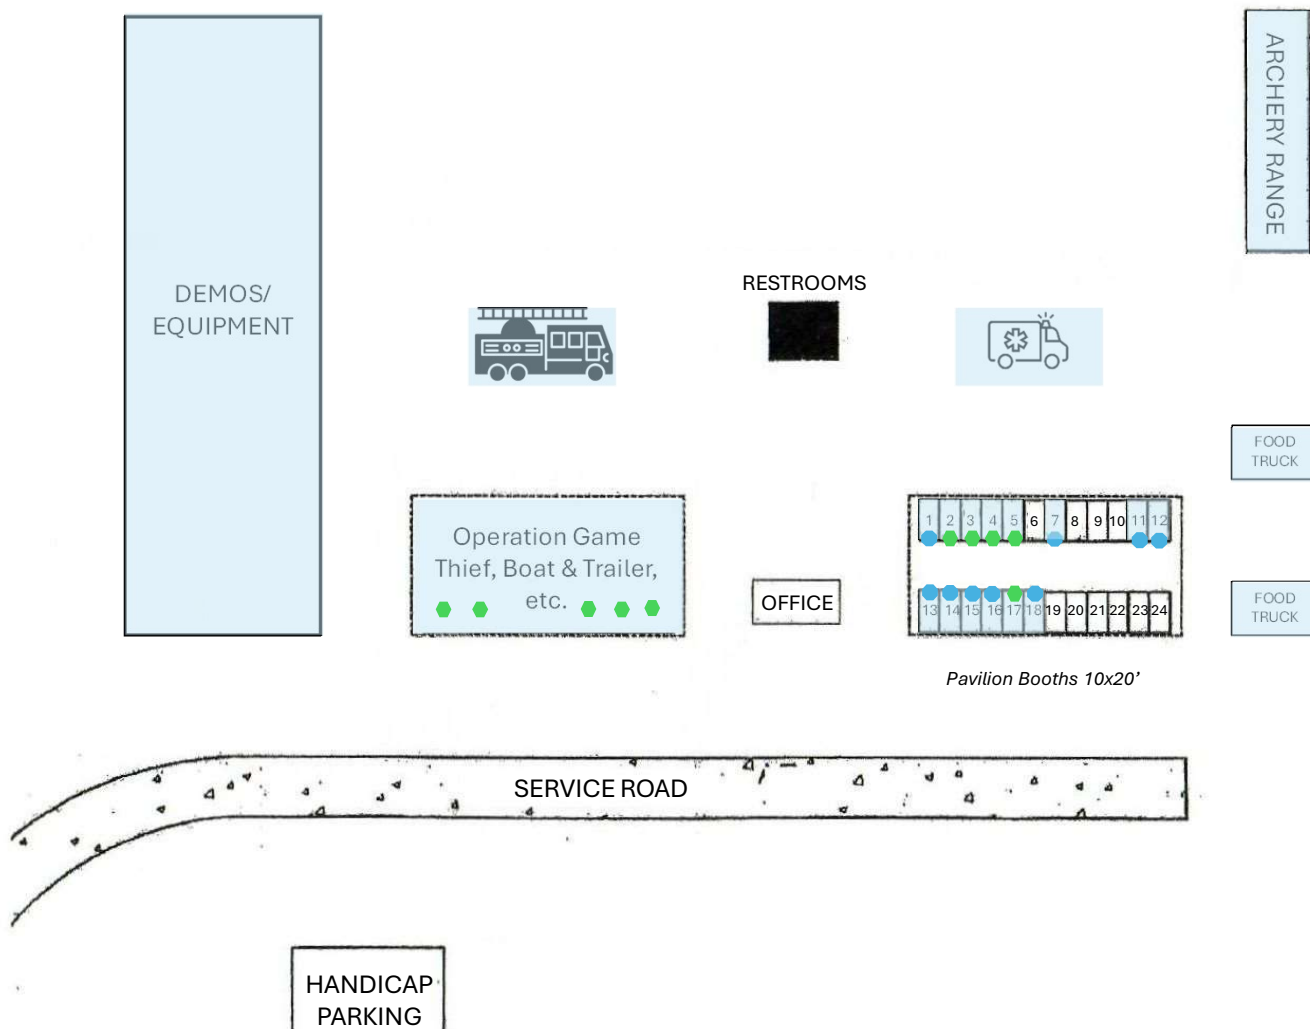

# Polk County Commerce Center – East Texas Conservation Expo

Main Entrance

1. Texas Master Naturalist
2. Raffle Tables
3. J.C. Allen – Honeybee Removal
4. TAM Forest Service
5. TAM Aquatic Diagnostics Laboratory
6. NRCS
7. Watson Preserve
8. Texas Children in Nature
9. SHSU Texas Invasive Species Institute
10. Dark Sky Texas
11. Texas Land Conservancy
12. Xerces Society
13. Texas Wildlife Association
14. Texas Wildlife Association
15. Texas Forestry Association
16. Aquatech
17. Texas Partnership for Forest and Water Conservation
18. Steven Ohlenburger Wood Turned Creations
19. Texas Conservation Alliance
20. Green Star Wetland Plant Farm
21. Olivia Wood - Herpetology
22. Texas Grazing Lands Coalition
23. Acorn Forestry
24. Rotary Club
25. Friends of Lake Livingston
26. Texas Water Development Board

# Pedigo Park – East Texas Conservation Expo

1. TMN Pollinator Group
2. Big Thicket Biosphere Reserve
3. Iron Oak Armory
4. Drone Bros.
5. Texan EMS
6. -
7. Wildlife Habitat Federation
8. -
9. -
10. -
11. El Trompo Villarreal
12. El Trompo Villarreal
13. TPWD Wildlife Biologist
14. TPWD Wildlife Biologist
15. TPWD Wildlife Biologist
16. TPWD Wildlife Biologist
17. Lonestar Healthy Streams
18. Texas Brigades
19. -
20. -
21. -
22. -
23. -
24. -

30 feet