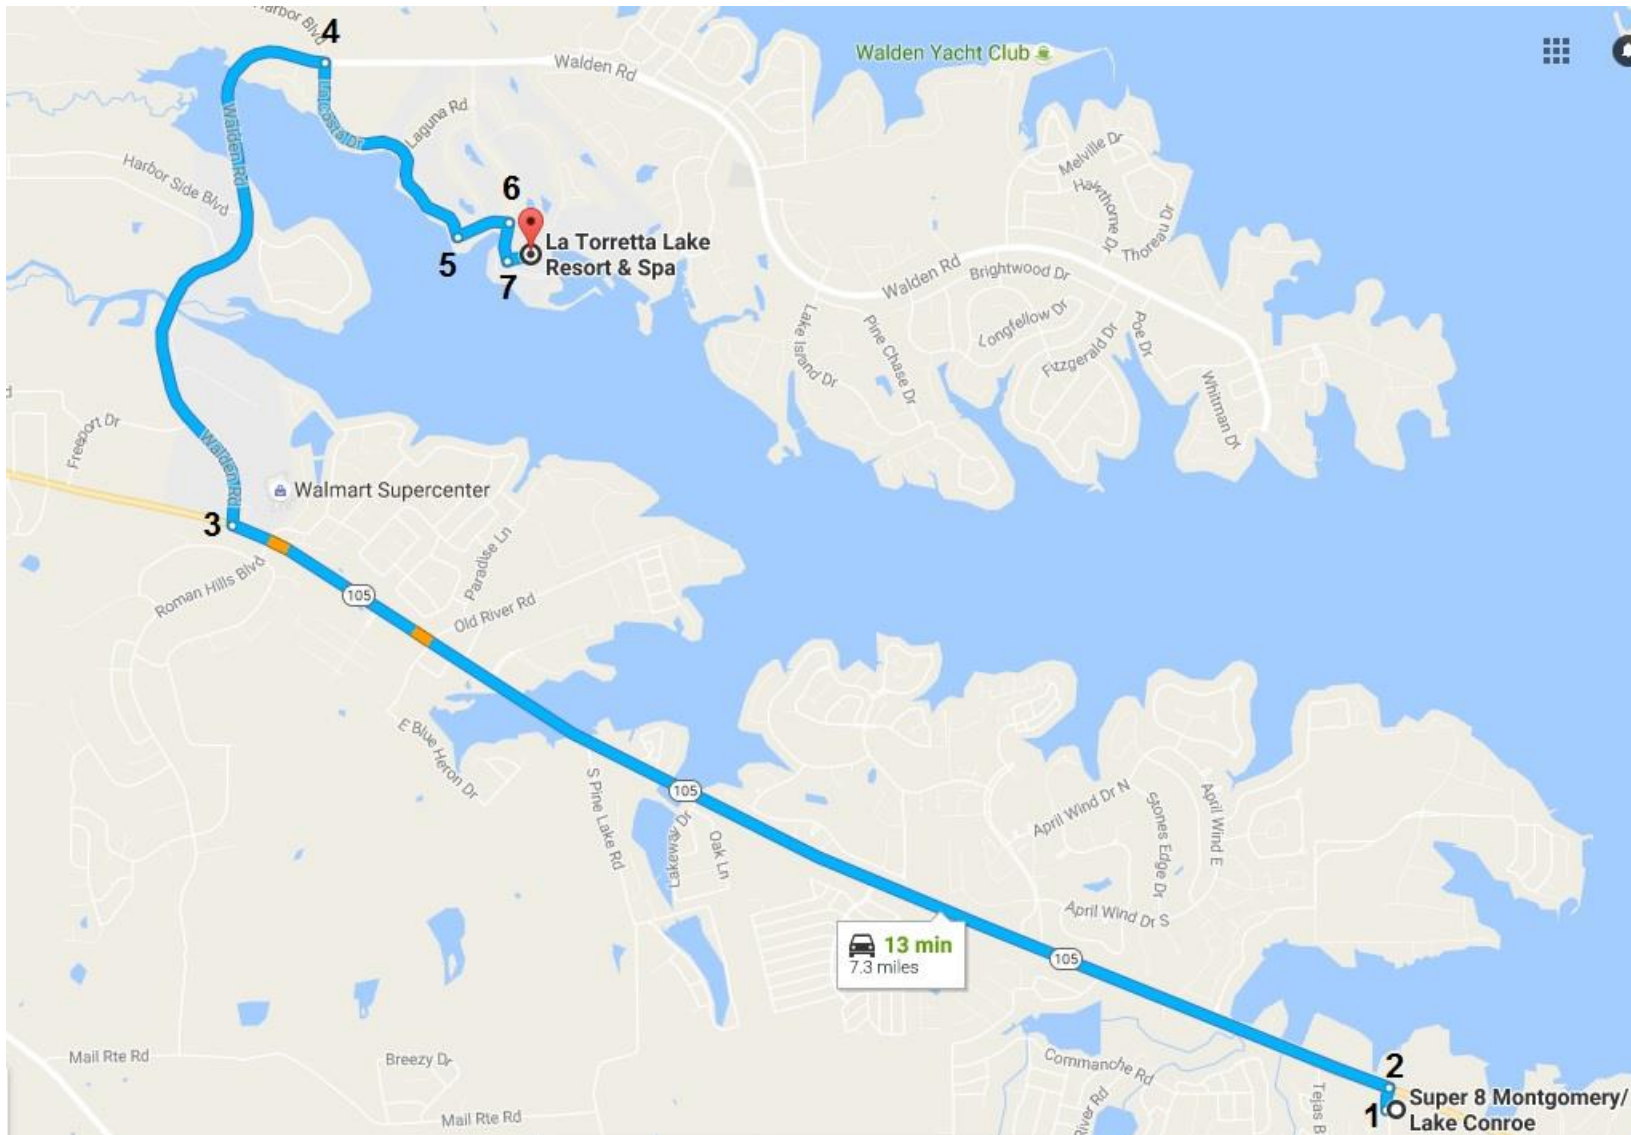

## Best Western Lake Conroe Inn to La Torretta:

1. Head northwest on TX-105 W toward Lake Meadows Dr (4.6 miles)
2. Turn right onto Walden Rd (2.0 miles)
3. Turn right onto La Costa Dr (0.8 miles)
4. Turn left to stay on La Costa Dr (0.2 miles)
5. Turn right onto La Torretta Blvd (0.1 miles)
6. Turn left (308 feet)

## Super 8 Montgomery/Lake Conroe to La Torretta

1. Head north on Mesa View toward TX-105 (381 feet)
2. Turn left onto TX-105 (4.1 miles)
3. Turn right onto Walden Rd (2.0 miles)
4. Turn right onto La Costa Dr (0.8 miles)
5. Turn left to stay on La Costa Dr (0.2 miles)
6. Turn right onto La Torretta Blvd (0.1 miles)
7. Turn left (308 feet)

## Lake Conroe RV Resort to La Torretta

1. Head east on Copelan Chapel Rd toward McCaleb Rd (0.1 miles)
2. Turn left onto McCaleb Rd (0.2 miles)
3. Turn left at the 1<sup>st</sup> cross street onto TX-105 W (4.6 miles)
4. Turn right onto Walden Rd (2.0 miles)
5. Turn right onto La Costa Dr (0.8 miles)
6. Turn left to stay on La Costa Dr (0.2 miles)
7. Turn right onto La Torretta Blvd (0.1 miles)
8. Turn left (308 feet)

## Lake Conroe/Houston North KOA

1. Head east on TX-105 E toward Club Dr (0.4 miles)
2. Turn left onto Freeport Dr (0.6 miles)
3. Turn left onto Walden Rd (1.6 miles)
4. Turn right onto La Costa Dr (0.8 miles)
5. Turn left to stay on La Costa Dr (0.2 miles)
6. Turn right onto La Torretta Blvd (0.1 miles)
7. Turn left (308 ft)