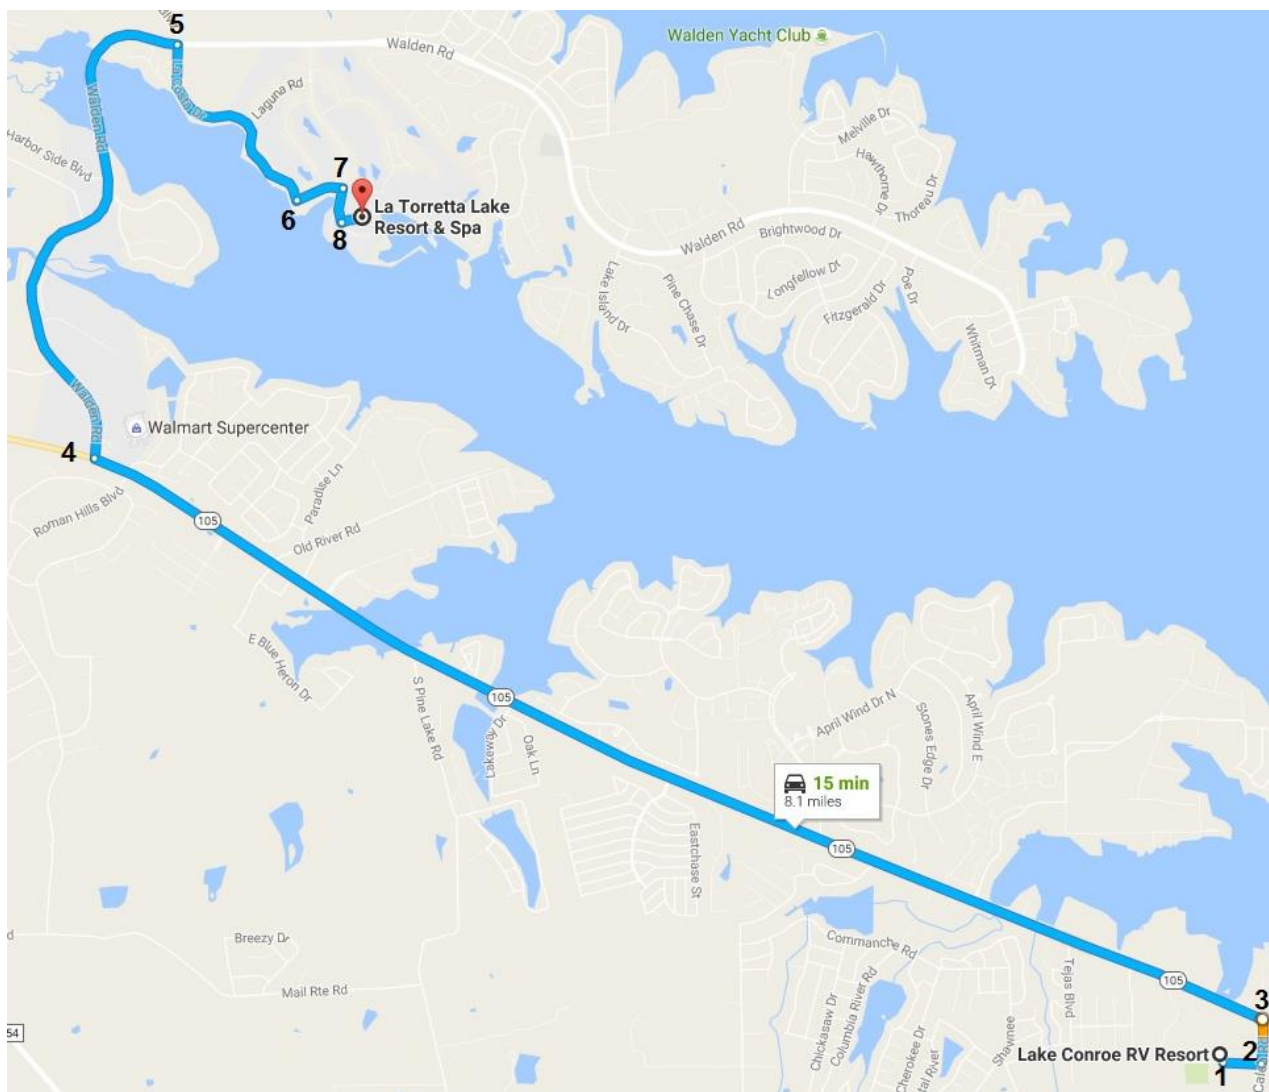

## Best Western Lake Conroe Inn to La Torretta:

1. Head northwest on TX-105 W toward Lake Meadows Dr (4.6 miles)
2. Turn right onto Walden Rd (2.0 miles)
3. Turn right onto La Costa Dr (0.8 miles)
4. Turn left to stay on La Costa Dr (0.2 miles)
5. Turn right onto La Torretta Blvd (0.1 miles)
6. Turn left (308 feet)

## Super 8 Montgomery/Lake Conroe to La Torretta

1. Head north on Mesa View toward TX-105 (381 feet)
2. Turn left onto TX-105 (4.1 miles)
3. Turn right onto Walden Rd (2.0 miles)
4. Turn right onto La Costa Dr (0.8 miles)
5. Turn left to stay on La Costa Dr (0.2 miles)
6. Turn right onto La Torretta Blvd (0.1 miles)
7. Turn left (308 feet)

## Lake Conroe RV Resort to La Torretta

1. Head east on Copelan Chapel Rd toward McCaleb Rd (0.1 miles)
2. Turn left onto McCaleb Rd (0.2 miles)
3. Turn left at the 1<sup>st</sup> cross street onto TX-105 W (4.6 miles)
4. Turn right onto Walden Rd (2.0 miles)
5. Turn right onto La Costa Dr (0.8 miles)
6. Turn left to stay on La Costa Dr (0.2 miles)
7. Turn right onto La Torretta Blvd (0.1 miles)
8. Turn left (308 feet)

## Lake Conroe/Houston North KOA

1. Head east on TX-105 E toward Club Dr (0.4 miles)
2. Turn left onto Freeport Dr (0.6 miles)
3. Turn left onto Walden Rd (1.6 miles)
4. Turn right onto La Costa Dr (0.8 miles)
5. Turn left to stay on La Costa Dr (0.2 miles)
6. Turn right onto La Torretta Blvd (0.1 miles)
7. Turn left (308 ft)