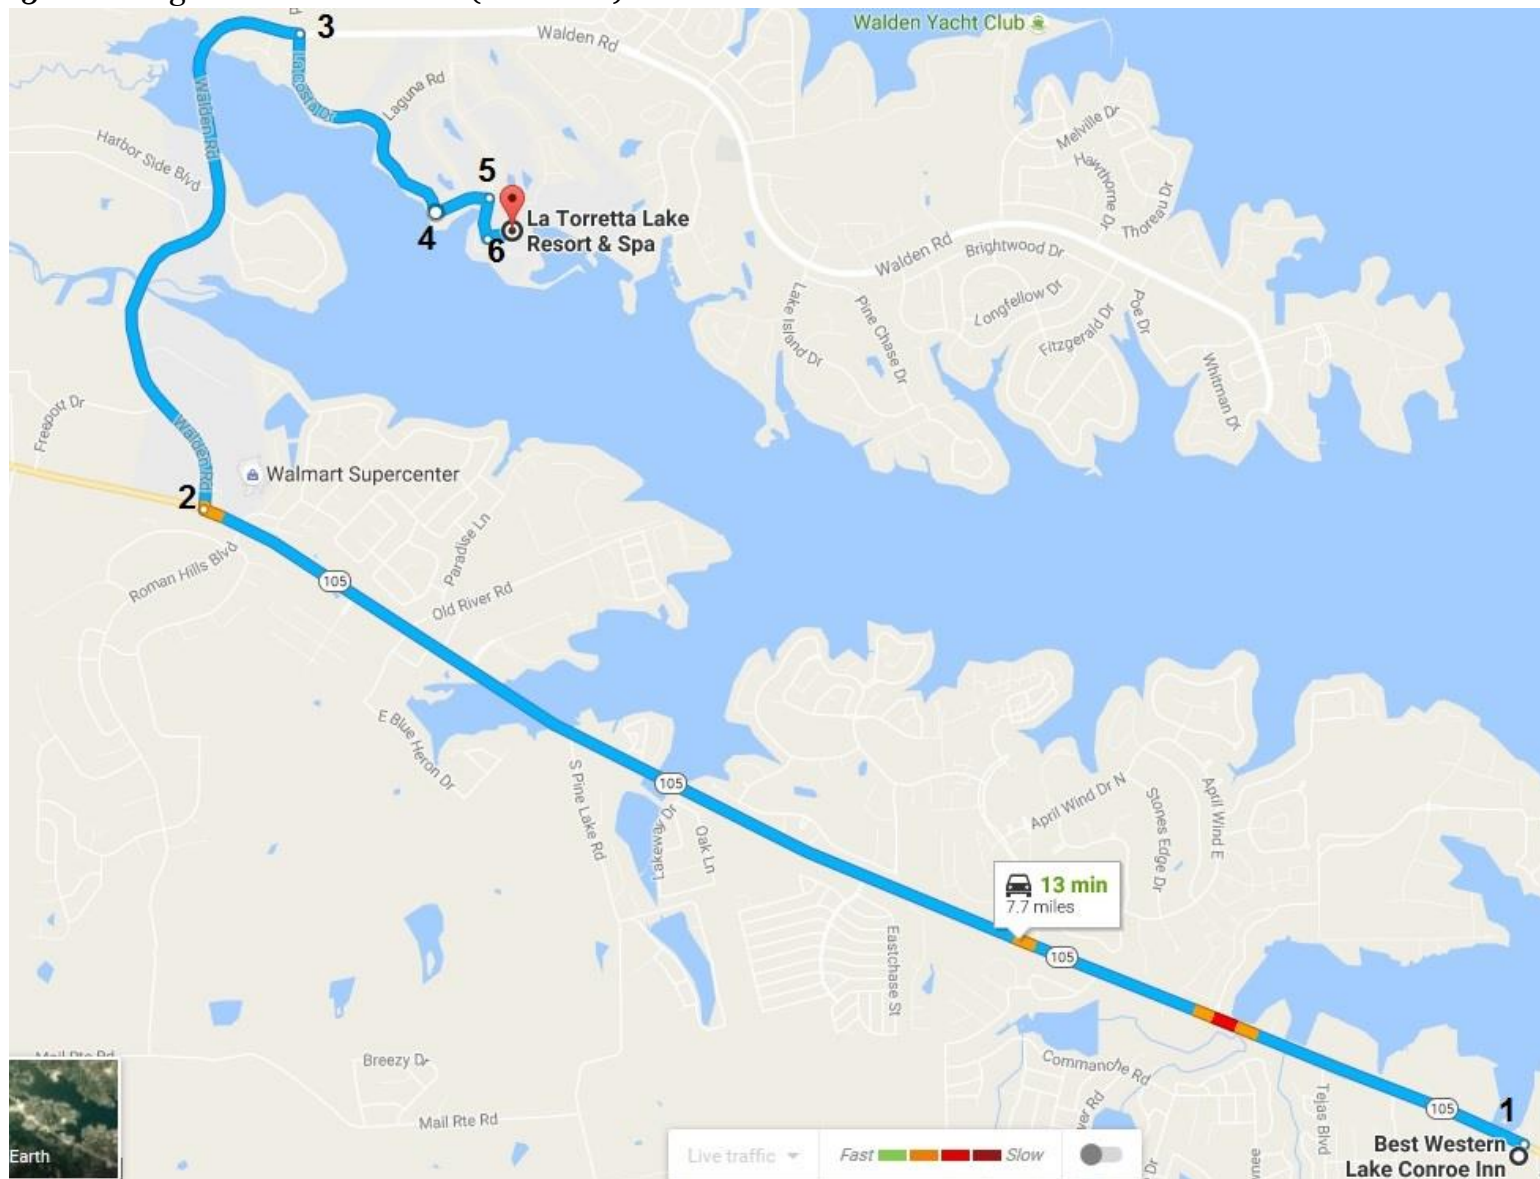

## Best Western Lake Conroe Inn to La Torretta:

1. Head northwest on TX-105 W toward Lake Meadows Dr (4.6 miles)
2. Turn right onto Walden Rd (2.0 miles)
3. Turn right onto La Costa Dr (0.8 miles)
4. Turn left to stay on La Costa Dr (0.2 miles)
5. Turn right onto La Torretta Blvd (0.1 miles)
6. Turn left (308 feet)

## Super 8 Montgomery/Lake Conroe to La Torretta

1. Head north on Mesa View toward TX-105 (381 feet)
2. Turn left onto TX-105 (4.1 miles)
3. Turn right onto Walden Rd (2.0 miles)
4. Turn right onto La Costa Dr (0.8 miles)
5. Turn left to stay on La Costa Dr (0.2 miles)
6. Turn right onto La Torretta Blvd (0.1 miles)
7. Turn left (308 feet)

## Lake Conroe RV Resort to La Torretta

1. Head east on Copelan Chapel Rd toward McCaleb Rd (0.1 miles)
2. Turn left onto McCaleb Rd (0.2 miles)
3. Turn left at the 1<sup>st</sup> cross street onto TX-105 W (4.6 miles)
4. Turn right onto Walden Rd (2.0 miles)
5. Turn right onto La Costa Dr (0.8 miles)
6. Turn left to stay on La Costa Dr (0.2 miles)
7. Turn right onto La Torretta Blvd (0.1 miles)
8. Turn left (308 feet)

## Lake Conroe/Houston North KOA

1. Head east on TX-105 E toward Club Dr (0.4 miles)
2. Turn left onto Freeport Dr (0.6 miles)
3. Turn left onto Walden Rd (1.6 miles)
4. Turn right onto La Costa Dr (0.8 miles)
5. Turn left to stay on La Costa Dr (0.2 miles)
6. Turn right onto La Torretta Blvd (0.1 miles)
7. Turn left (308 ft)