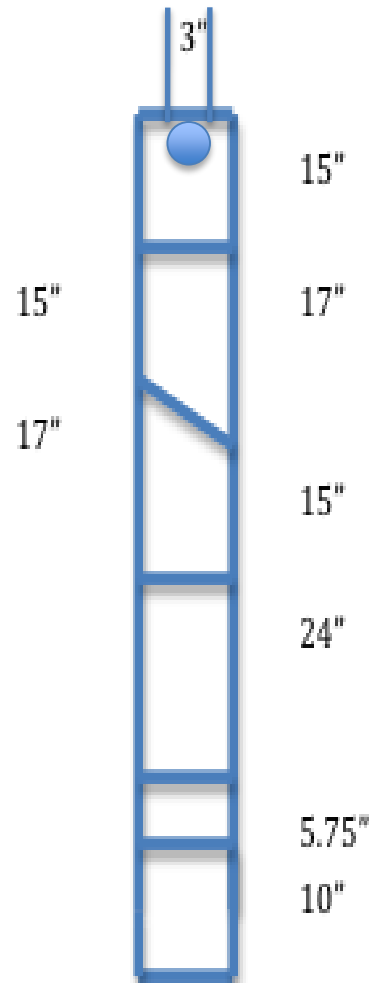

# Build-a-Box

Basic box dimensions  
for an 1"x8"x8' cedar  
board from Lowes or  
Home Depot.